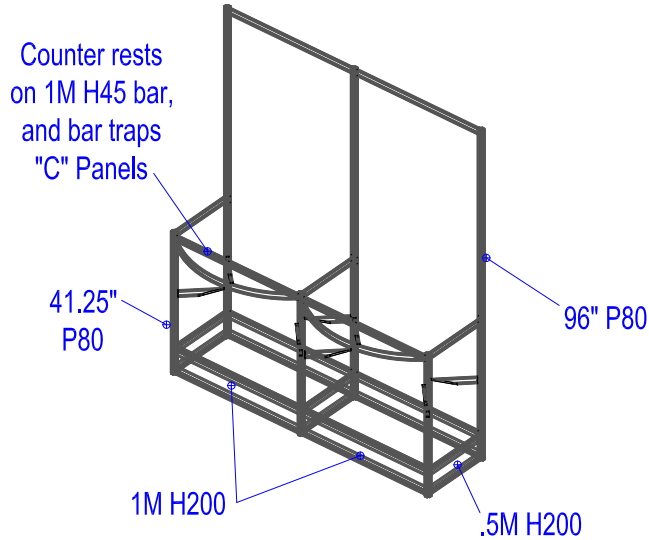

# SCHEMATIC Serial: CC\_165

76 sq ft  
 96" Overall height

Custom Double Curve Counter Top

| QTY Packed | QTY | Name   | Type    | Panel |
|------------|-----|--|---------|-------|
|            | 2   | Counter_inlay_1M x .5M x 1M                          | Counter |       |
|            | 1   | CUSTOM_Counter_overlay_81.375 in x 30 in wMouseholes | Counter |       |
|            | 3   | 18.375 in x 32.25 in                                 | PANEL   | A     |
|            | 2   | 38.0625 in x 87 in                                   | PANEL   | B     |
|            | 4   | Sliding Door_20 in x 31.25 in                        | PANEL   | C     |
|            | 4   | Door Track_1M  | System  |       |
|            | 3   | H200_.5M   | System  |       |
|            | 4   | H200_1M  | System  |       |
|            | 3   | H45_.5M  | System  |       |
|            | 4   | H45_1M   | System  |       |
|            | 2   | H45_1MR  | System  |       |
|            | 3   | P80_41.25 in   | System  |       |
|            | 3   | P80_96 in  | System  |       |
|            | 8   | Shelf Bracket  | System  |       |
|            |     |  |         |       |
|            |     |  |         |       |
|            |     |  |         |       |
|            |     |  |         |       |