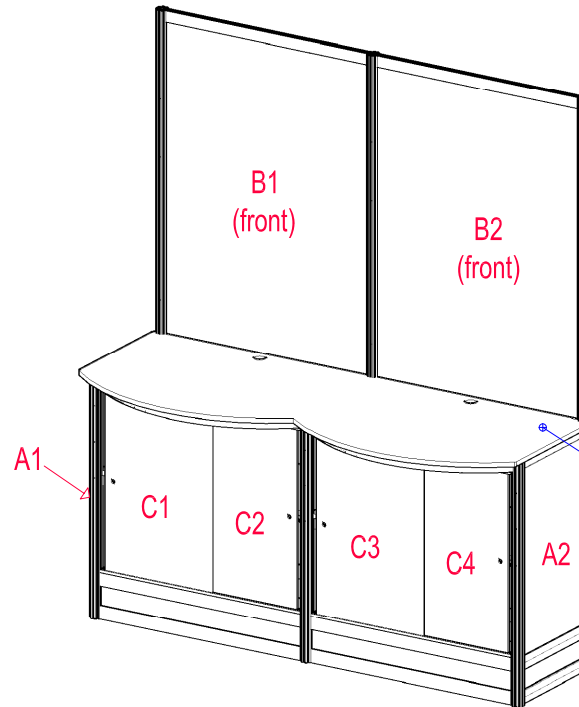

# SCHEMATIC Serial: CC\_165

76 sq ft  
 96" Overall height

Custom Double Curve Counter Top

| QTY Packed | QTY | Name   | Type    | Panel |
|------------|-----|--|---------|-------|
|            | 2   | Counter_inlay_1M x .5M x 1M                          | Counter |       |
|            | 1   | CUSTOM_Counter_overlay_81.375 in x 30 in wMouseholes | Counter |       |
|            | 3   | 18.375 in x 32.25 in                                 | PANEL   | A     |
|            | 2   | 38.0625 in x 87 in                                   | PANEL   | B     |
|            | 4   | Sliding Door_20 in x 31.25 in                        | PANEL   | C     |
|            | 4   | Door Track_1M  | System  |       |
|            | 3   | H200_.5M   | System  |       |
|            | 4   | H200_1M  | System  |       |
|            | 3   | H45_.5M  | System  |       |
|            | 4   | H45_1M   | System  |       |
|            | 2   | H45_1MR  | System  |       |
|            | 3   | P80_41.25 in   | System  |       |
|            | 3   | P80_96 in  | System  |       |
|            | 8   | Shelf Bracket  | System  |       |
|            |     |  |         |       |
|            |     |  |         |       |
|            |     |  |         |       |
|            |     |  |         |       |