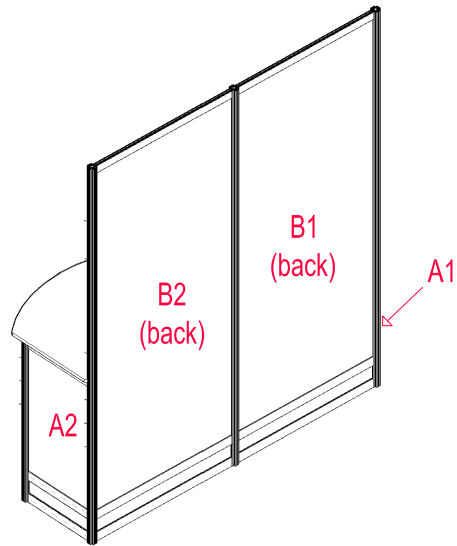

# SCHEMATIC Serial: CC\_165

76 sq ft  
 96" Overall height

Custom Double Curve Counter Top

| QTY Packed | QTY | Name   | Type    | Panel |
|------------|-----|--|---------|-------|
|            | 2   | Counter_inlay_1M x .5M x 1M                          | Counter |       |
|            | 1   | CUSTOM_Counter_overlay_81.375 in x 30 in wMouseholes | Counter |       |
|            | 3   | 18.375 in x 32.25 in                                 | PANEL   | A     |
|            | 2   | 38.0625 in x 87 in                                   | PANEL   | B     |
|            | 4   | Sliding Door_20 in x 31.25 in                        | PANEL   | C     |
|            | 4   | Door Track_1M  | System  |       |
|            | 3   | H200_.5M   | System  |       |
|            | 4   | H200_1M  | System  |       |
|            | 3   | H45_.5M  | System  |       |
|            | 4   | H45_1M   | System  |       |
|            | 2   | H45_1MR  | System  |       |
|            | 3   | P80_41.25 in   | System  |       |
|            | 3   | P80_96 in  | System  |       |
|            | 8   | Shelf Bracket  | System  |       |
|            |     |  |         |       |
|            |     |  |         |       |
|            |     |  |         |       |
|            |     |  |         |       |